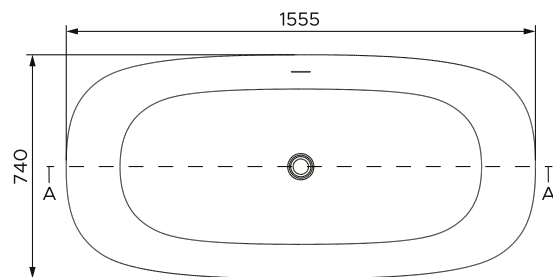

BAMPTON

Technical specifications

Length

1555 mm
61 inches

Weight

104 kilograms
229 pounds

Width

740 mm
29 inches

Water capacity

150 litres
40 gallons

Height

555 mm
22 inches

Built in overflow

Yes

Product finish: Euro Silk Matte or Gloss

Matching CIAN® basin.
Aurelius Basin