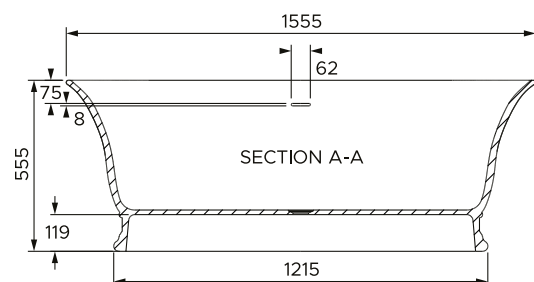

BAMPTON

Technical specifications

Length

1555 mm
61 inches

Weight

104 kilograms
229 pounds

Width

740 mm
29 inches

Water capacity

150 litres
40 gallons

Height

555 mm
22 inches

Built in overflow

Yes

Product finish: Euro Silk Matte or Gloss

Matching CIAN® basin.
Aurelius Basin