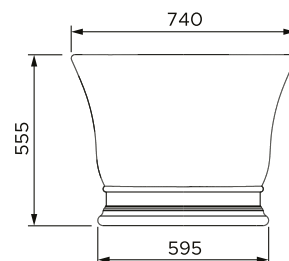

BAMPTON

Technical specifications

Length

1555 mm
61 inches

Weight

104 kilograms
229 pounds

Width

740 mm
29 inches

Water capacity

150 litres
40 gallons

Height

555 mm
22 inches

Built in overflow

Yes

Product finish: Euro Silk Matte or Gloss

Matching CIAN® basin.
Aurelius Basin