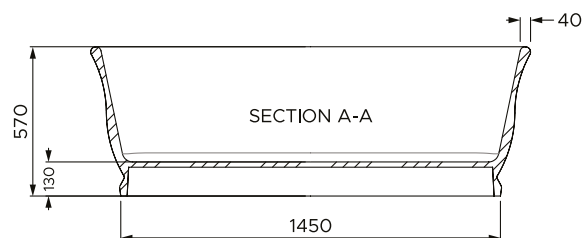

MAGNUS

Technical specifications

Length

1680 mm
66 inches

Weight

120 kilograms
265 pounds

Width

750 mm
30 inches

Water capacity

180 litres
48 gallons

Height

570 mm
22 inches

Built in overflow

Yes

Product finish: Euro Silk Matte or Gloss

Matching CIAN® basin.
Magnus Basin