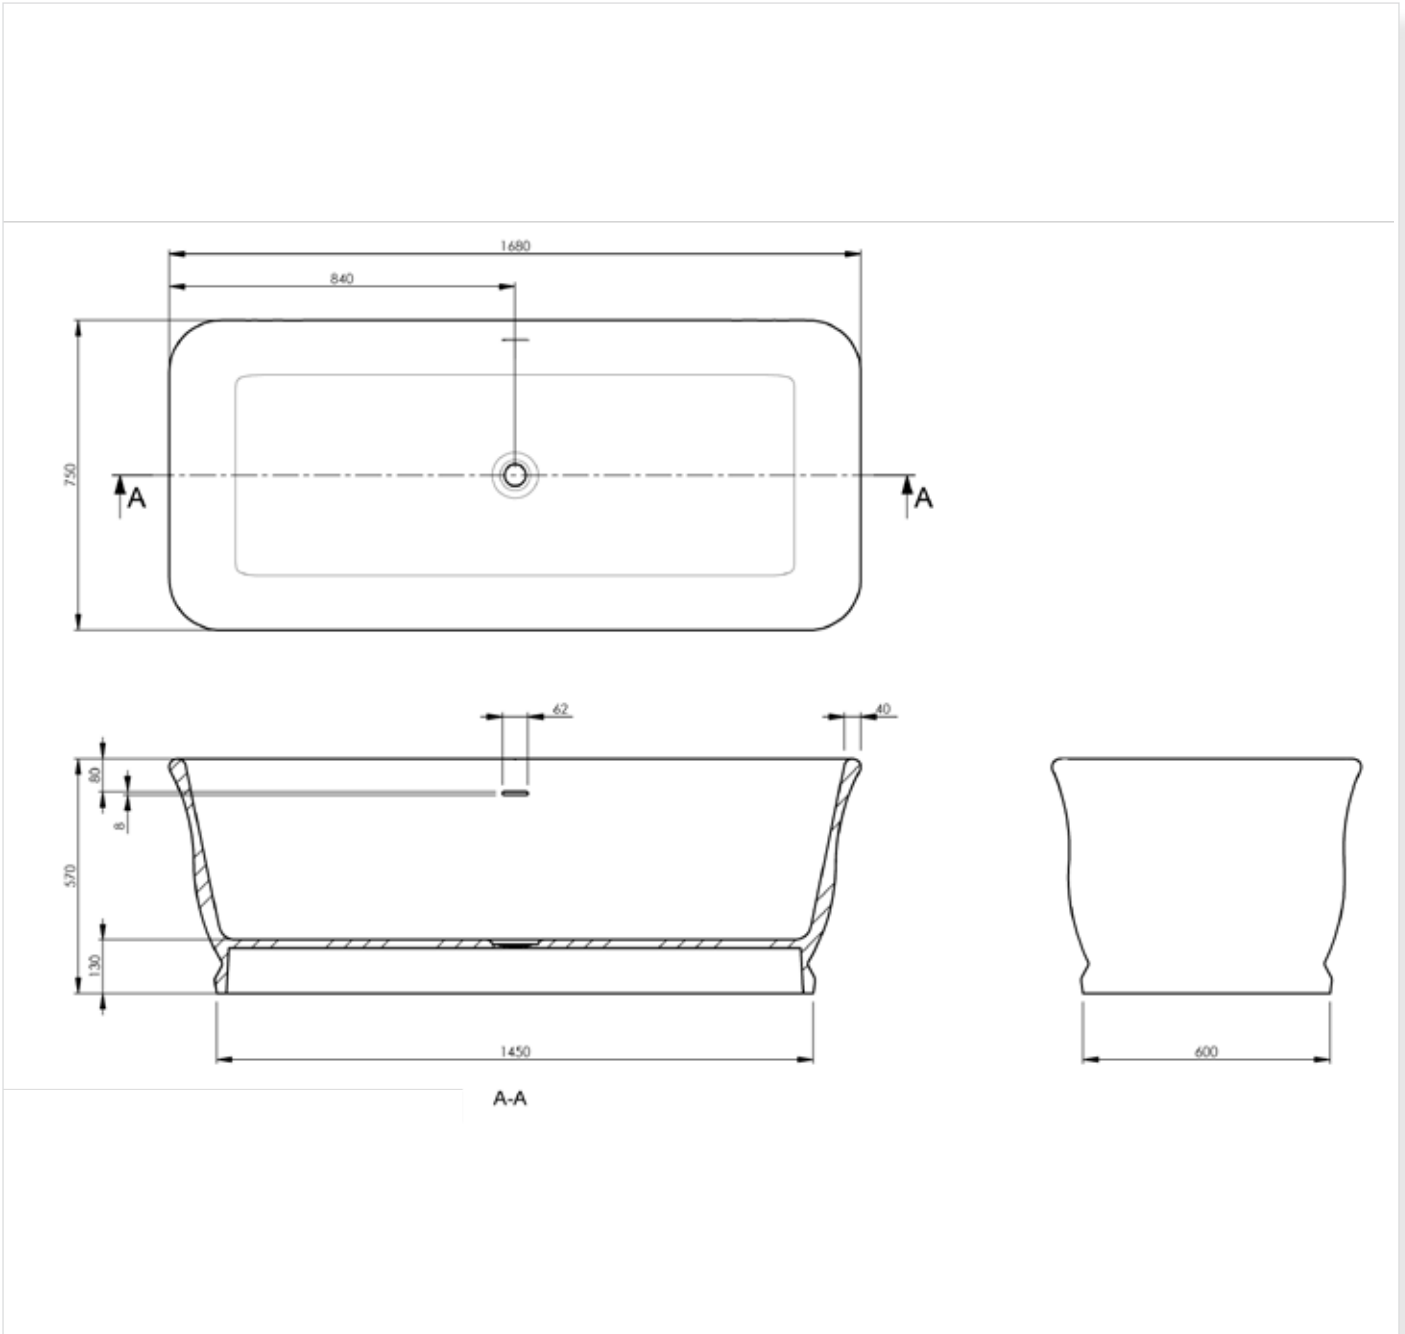

Specifications for Magnus bath

Product Code MAG003

Length	1680 mm
Width	750 mm
Height	570 mm
Weight empty	120 kg
Water capacity	180 litres

All baths in the Rimless Range are supplied standard with a chrome clicker waste, waste trap and flexible connector pipe.