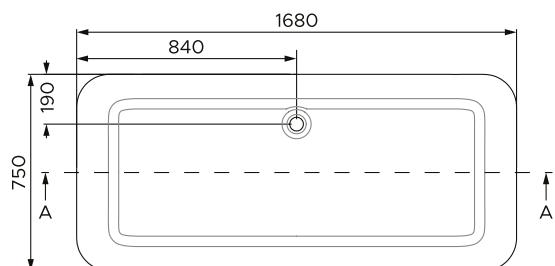

MAGNUS

Technical specifications

Length

1680 mm
66 inches

Weight

120 kilograms
265 pounds

Width

750 mm
30 inches

Water capacity

180 litres
48 gallons

Height

570 mm
22 inches

Built in overflow

Yes

Product finish: Euro Silk Matte or Gloss

Matching CIAN® basin.
Magnus Basin