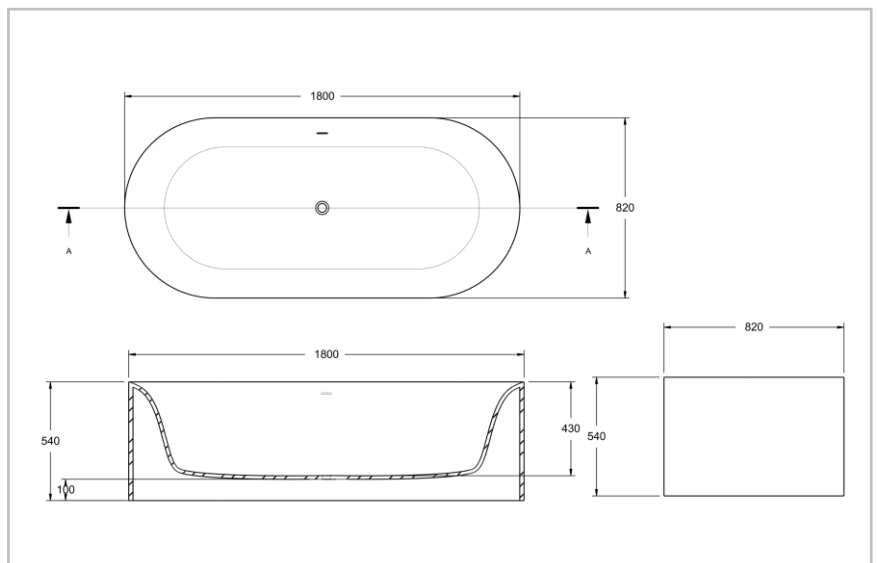

Omina

FREE STANDING BATH CONTEMPORARY RANGE

SPECIFICATIONS

Product code	OMI001
Length	1800 mm
Width	820 mm
Height	540 mm
Empty weight	126 kg
Water Capacity	180 litres

Cian™ Solid Surface

07/2019

Manufactured by Boutique Baths (Pty) Ltd