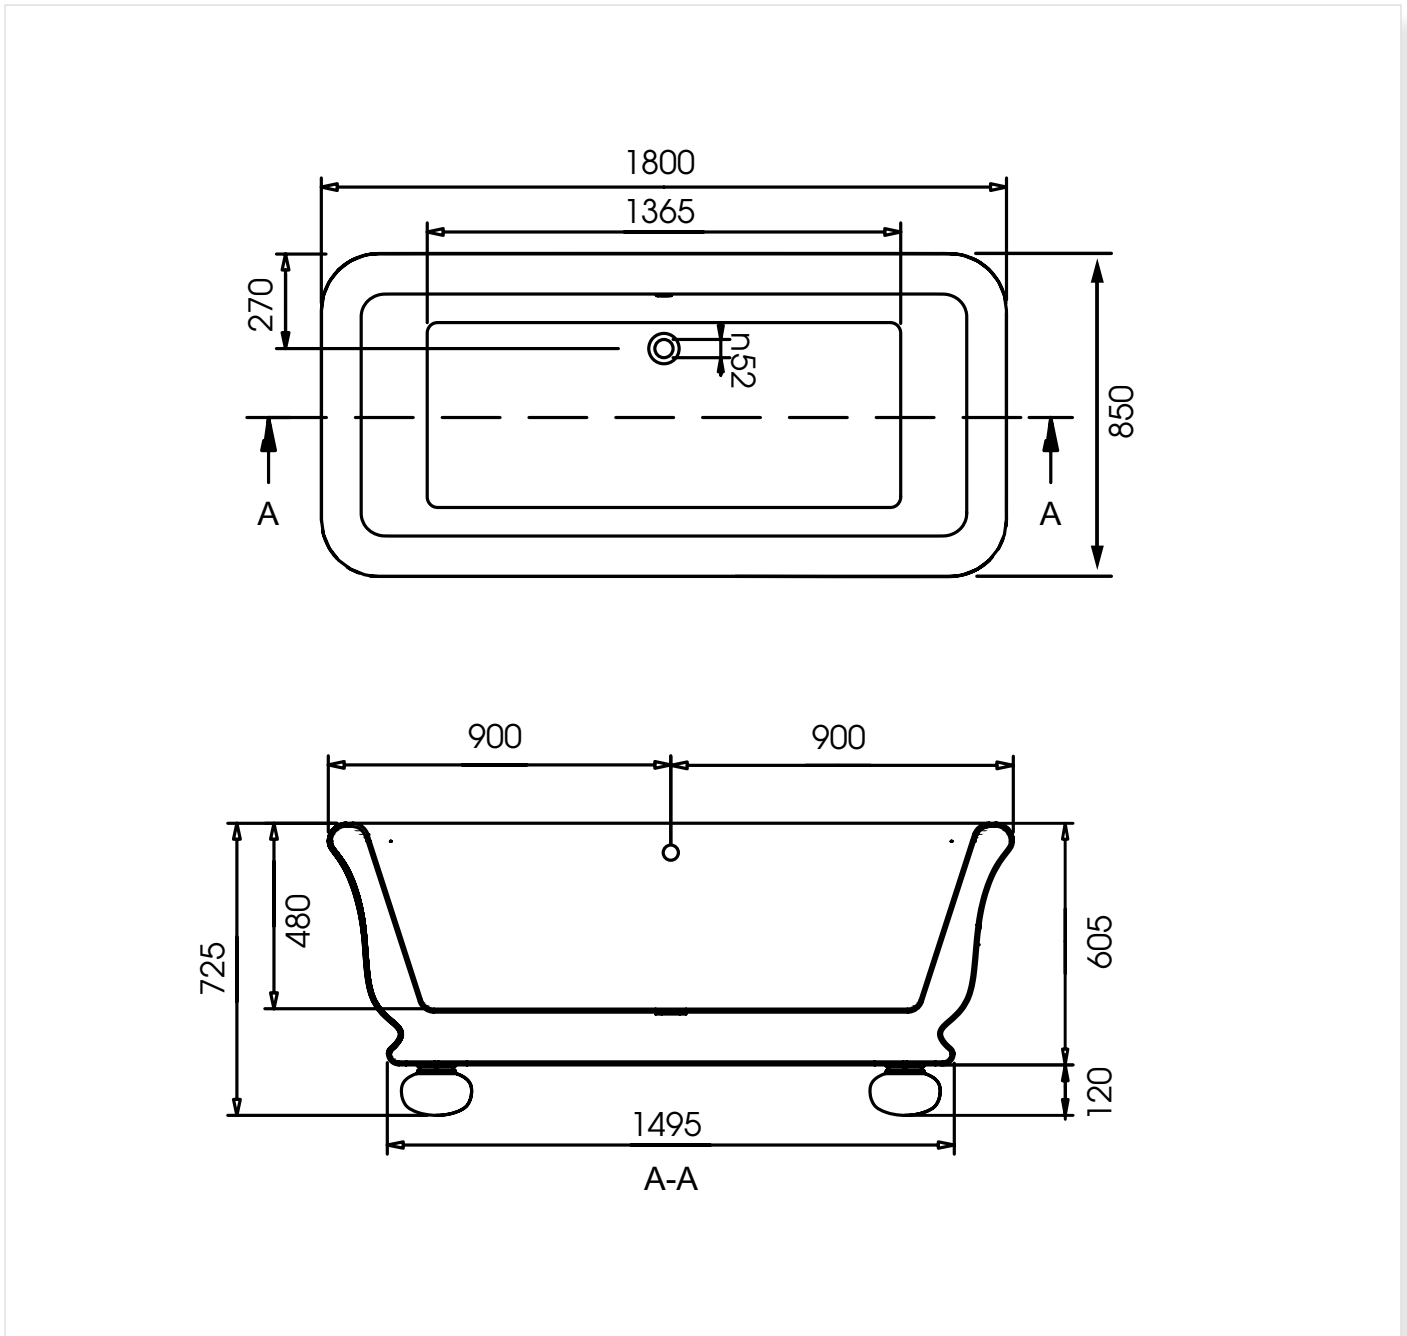

Free-standing skirted bath

Roman ROM001

Specifications for Roman bath

Product Code ROM001

Length	1800 mm
Width	850 mm
Height	605 mm
Height (with feet)	725 mm
Weight empty	130 kg
Weight feet	15 kg
Water capacity	200 litres

All baths in the Rimless Range are supplied standard with a chrome clicker waste, waste trap and flexible connector pipe.