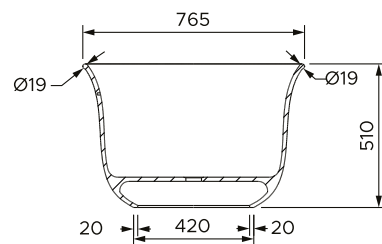

STELLA

Technical specifications

Length

1615 mm
64 inches

Weight

83 kilograms
183 pounds

Width

765 mm
30 inches

Water capacity

170 litres
45 gallons

Height

510 mm
20 inches

Built in overflow

Yes

Product finish: Euro Silk Matte or Gloss

Matching CIAN® basin.
Stella Basin