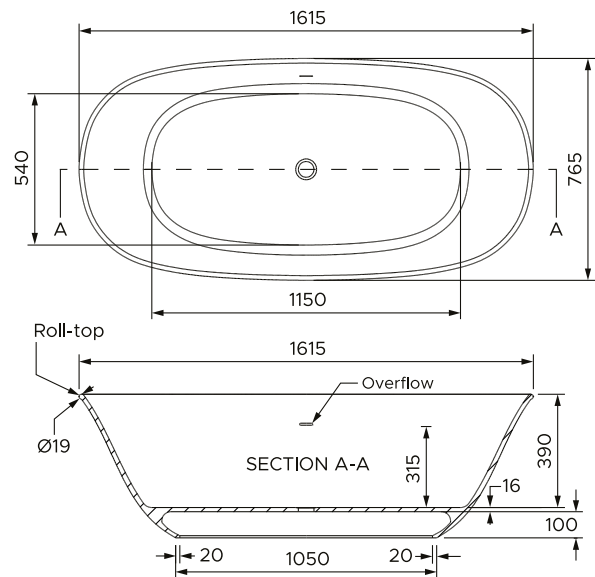

STELLA

Technical specifications

Length

1615 mm
64 inches

Weight

83 kilograms
183 pounds

Width

765 mm
30 inches

Water capacity

170 litres
45 gallons

Height

510 mm
20 inches

Built in overflow

Yes

Product finish: Euro Silk Matte or Gloss

Matching CIAN® basin.
Stella Basin