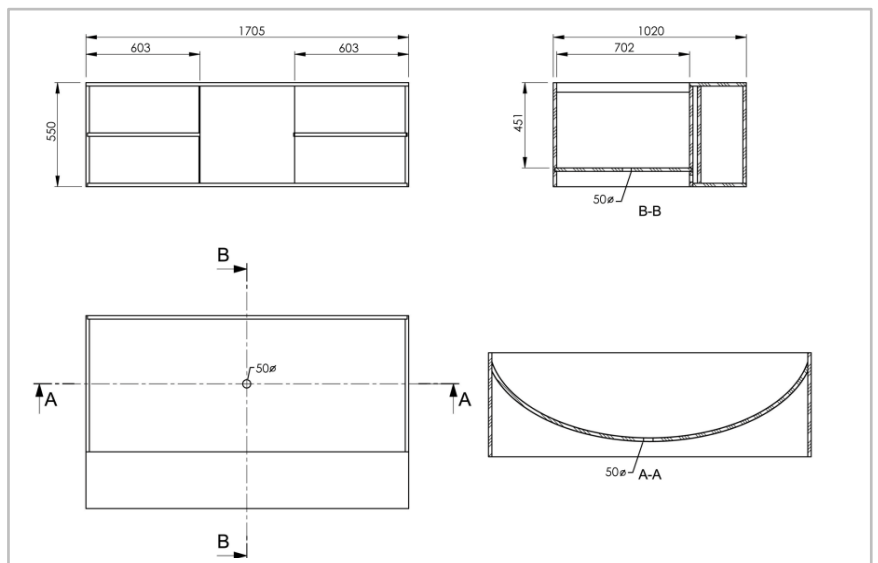

## SPECIFICATIONS

Product code	SAP001
Length	1705 mm
Width	1020 mm
Height	550 mm
Empty weight	185 kg
Water Capacity	160 litres

Cian™ Solid Surface

07/2019

Manufactured by Boutique Baths (Pty) Ltd

Tel: ± 27 21 949 2213 | Fax: ± 27 21 949 2239 | Email: sales@boutiquebaths.com  
www.boutiquebaths.com